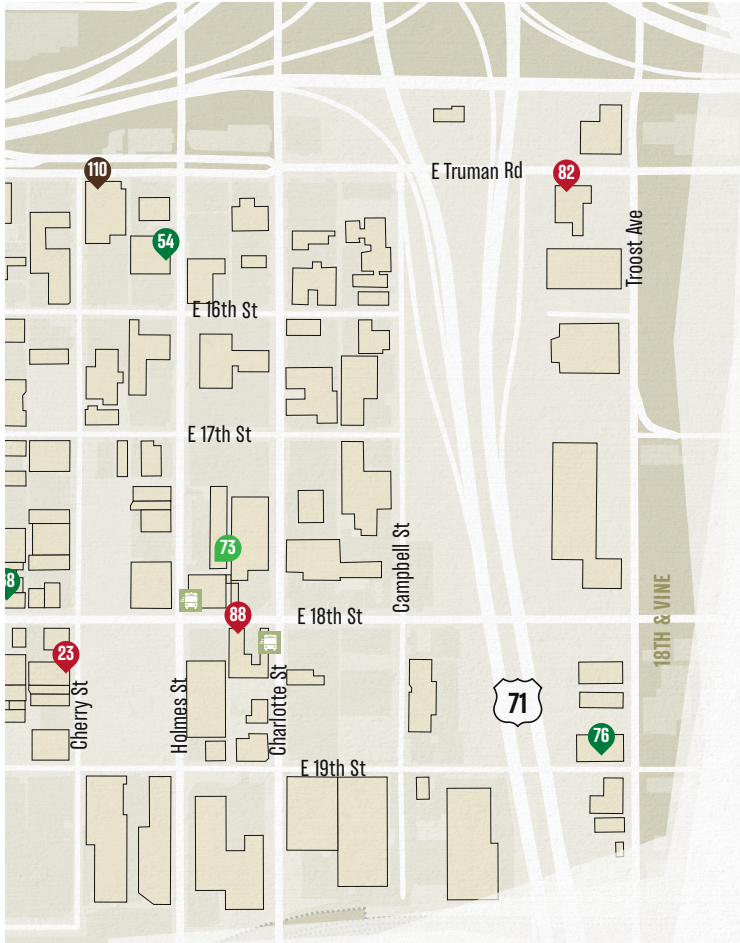

- 1 Art & Galleries
- 2 Food & Drink
- 3 Shopping
- 4 Event Spaces
- 5 Arts Organizations
- 6 Entertainment
- P Parking (all day)
- P Parking (evening and weekends only)
- Troost Ave MAX (bus)
- Main St MAX (bus)
- B B-cycle Station (bike share)
- KC Streetcar

FOOD + DRINK

- 57 **Affäre**
1911 Main St
816-298-6182
affarekc.com
- 12 **Afterword Tavern + Shelves**
COMING SOON!
1834 Grand Blvd
afterwordkc.com
- 67 **Anton's**
1610 Main St
816-888-8800
antonskc.com
- 71 **The Art of Pizza**
1801 Baltimore Ave
816-421-1888
facebook.com/artofpizzakc
- 75 **Bizz & Weezy Confections**
1800 Baltimore Ave
866-962-7953
bizzandweezy.com
- 36 **Blvd Tavern**
320 Southwest Blvd
816-421-1023
blvdtaavernkc.com
- 22 **Border Brewing Company**
406 E. 18th St
816-315-6807
borderbrewco.com